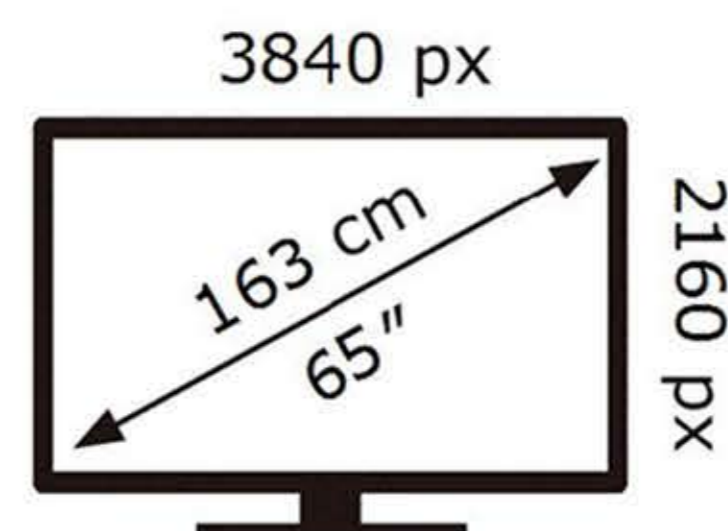

SAMSUNG

QE65S85DAE

101 kWh/1000h

ABCDEF **G**

120 kWh/1000h

2019/2013