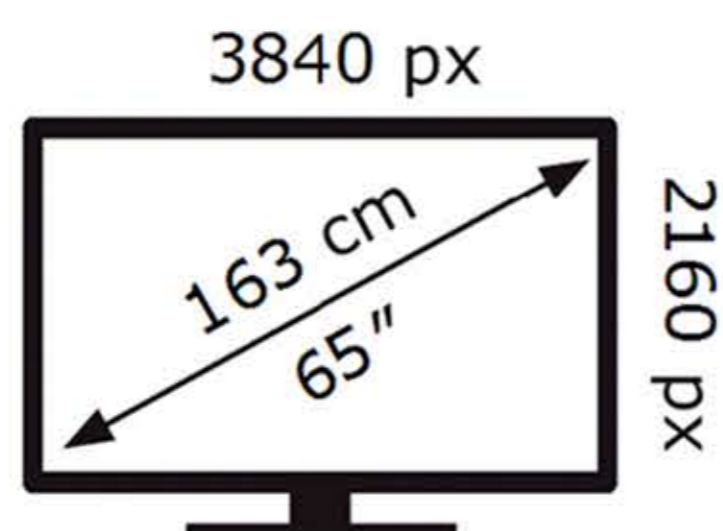

ENERG

SAMSUNG

QE65S85DAE

101 kWh/1000h

ABCDEF **G**

120 kWh/1000h

2019/2013

ENERG